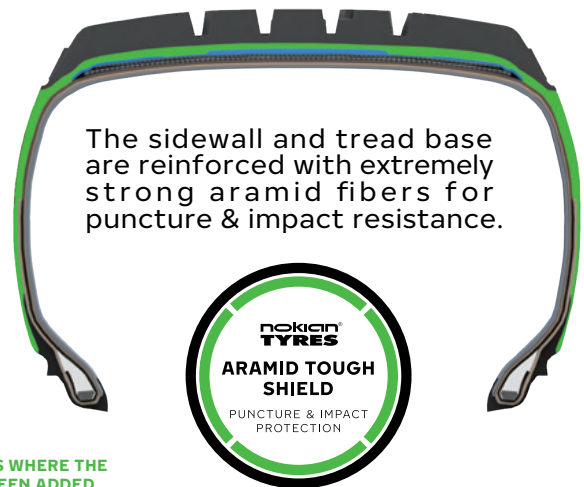

GREEN AREA INDICATES WHERE THE ARAMID FIBERS HAVE BEEN ADDED.

TIRE SIZES AND SPECIFICATIONS

NOKIAN TYRES ONE • ALL-SEASON TIRES

P-METRIC • ARAMID STRONG SIDEWALLS • UTQG: 720 A/A • 80,000 MILE LIMITED TREADWEAR WARRANTY

Rim	Size/Speed Rating	Product Code	Weight (lbs)	Rim Width		Overall Diameter	Overall Depth	Tread Depth (32nd)	Revolutions Per	
				Approved	Measuring				Mile	Km
14	185/65 R 14 86H	T431337	16.5	5-6.5	5.5	23.5	7.4	11.5	885	550
	205/70 R 15 96T	T431338	20.9	5-7	6.0	26.3	8.2	11.5	788	490
15	215/70 R 15 98T	T431339	25.4	5.5-7	6.5	26.9	8.7	11.5	776	482
	185/65 R 15 88H	T431340	16.5	5-6.5	5.5	24.5	7.4	11.5	847	526
	195/65 R 15 91H	T431341	17.6	5.5-7	6.0	25.0	7.9	11.5	834	518
	205/65 R 15 94H	T431342	19.8	5.5-7.5	6.0	25.5	8.2	11.5	813	505
	185/60 R 15 84H	T431343	16.5	5-6.5	5.5	23.7	7.4	11.5	876	545
	195/60 R 15 88H	T431344	17.6	5.5-7	6.0	24.2	7.9	11.5	862	536